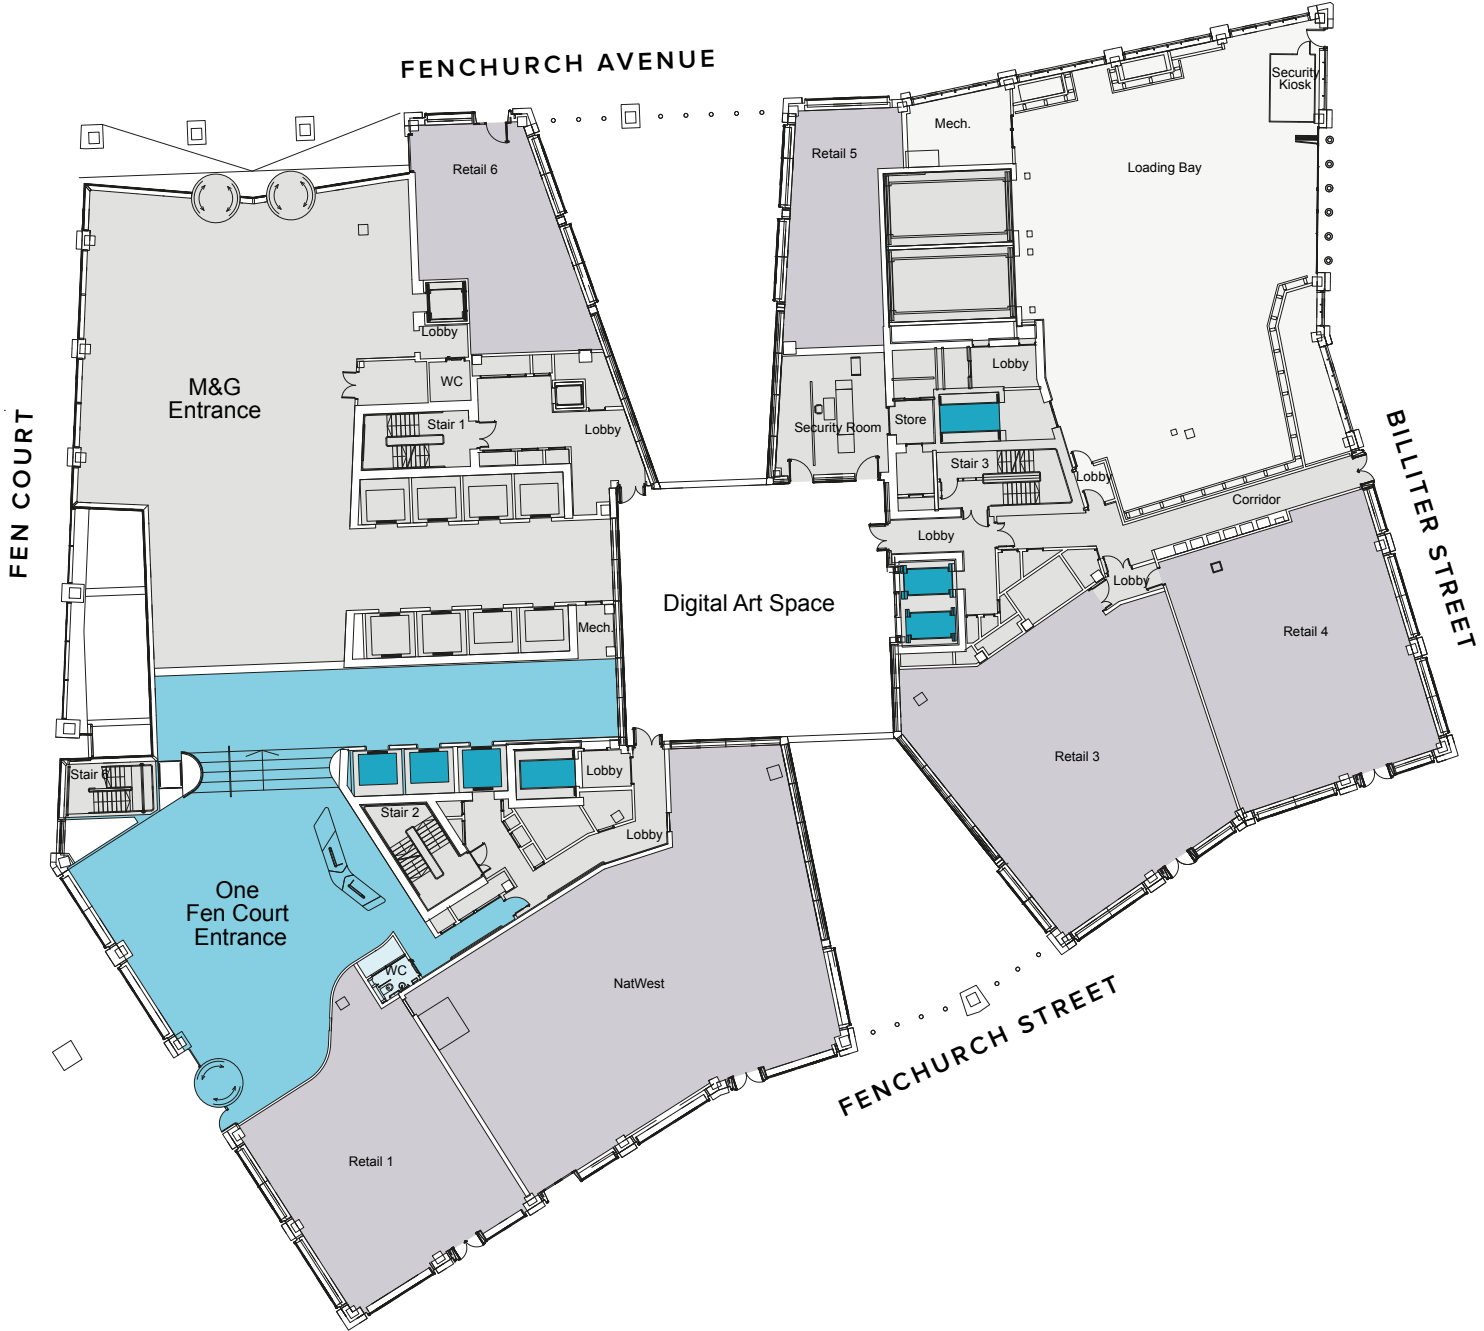

ONE FEN COURT  
GROUND FLOOR PLAN

ONE FEN COURT  
1ST FLOOR PLAN  
33,081 SQ FT / 3,073 SQ M

ONE FEN COURT

2ND FLOOR PLAN

33,090 SQ FT / 3,074 SQ M