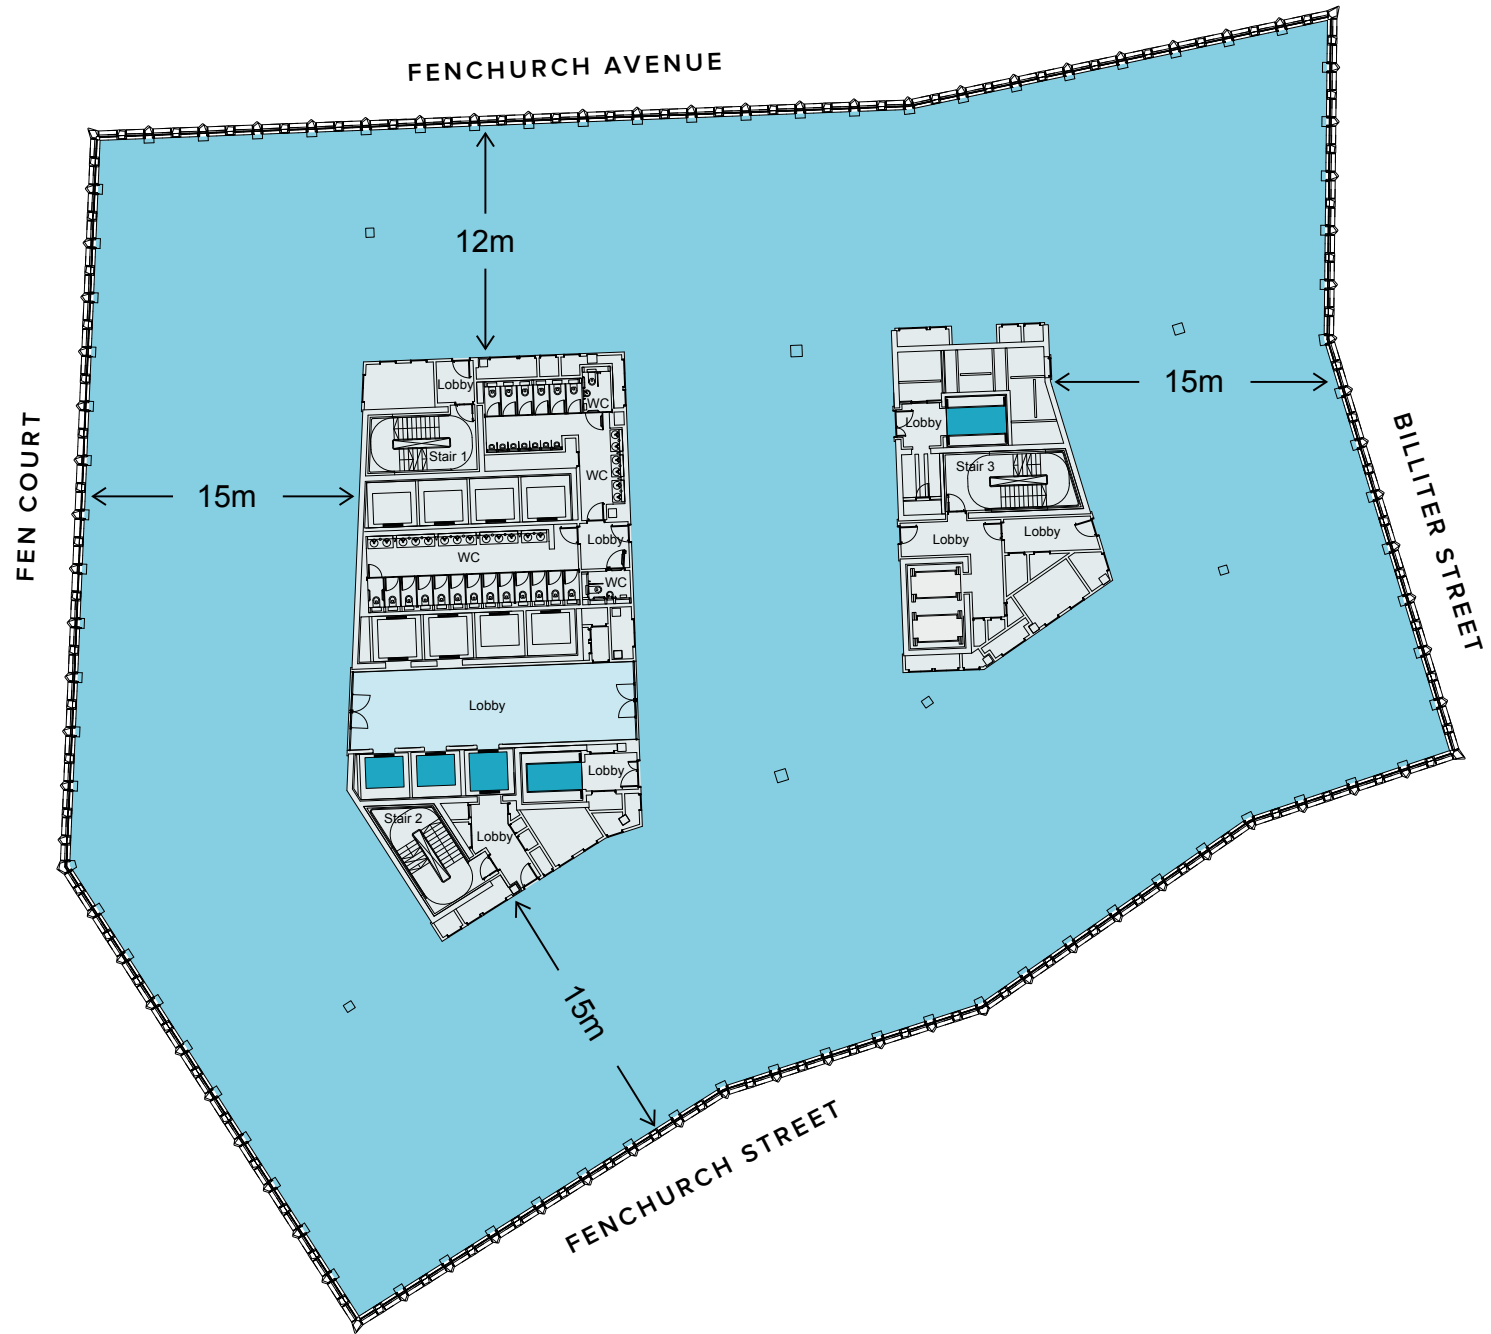

ONE FEN COURT  
GROUND FLOOR PLAN

ONE FEN COURT  
1ST FLOOR PLAN  
33,081 SQ FT / 3,073 SQ M

ONE FEN COURT

2ND FLOOR PLAN

33,090 SQ FT / 3,074 SQ M